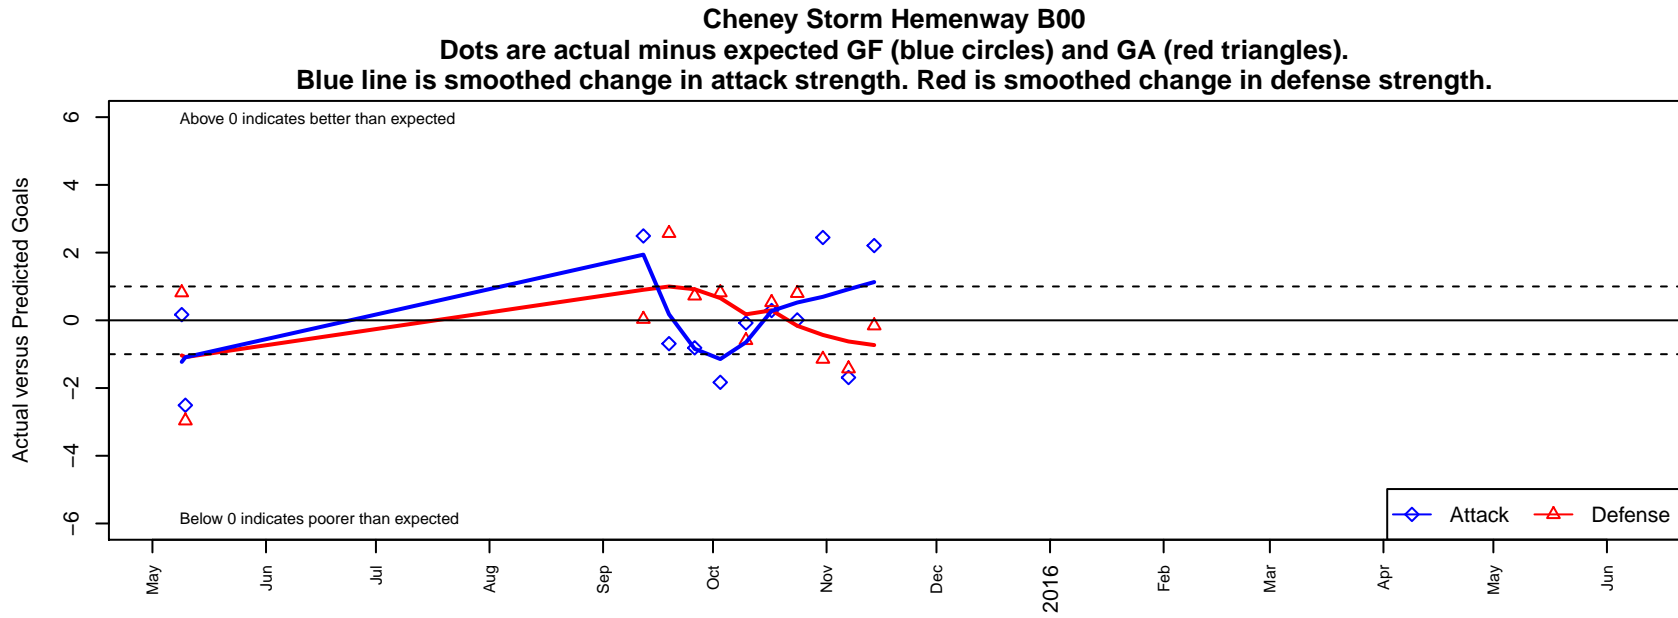

Cheney Storm Hemenway B00

Cheney Storm FC
 Cheney, WA
 B00 total strength=1048
 attack=3.78 defense=1.48
 fall league = PSPL–Inland U16

alt names used:

Venues played:
 2014 Spr PSPL–Inland Div 1 U14
 2015 PSPL–Inland U16

**attack and defense variance (black dot)
relative to other teams
and top 10 in region**

**attack and defense rating
relative to others at age
and all opponents in last 13 months**

Performance relative to 13 month average