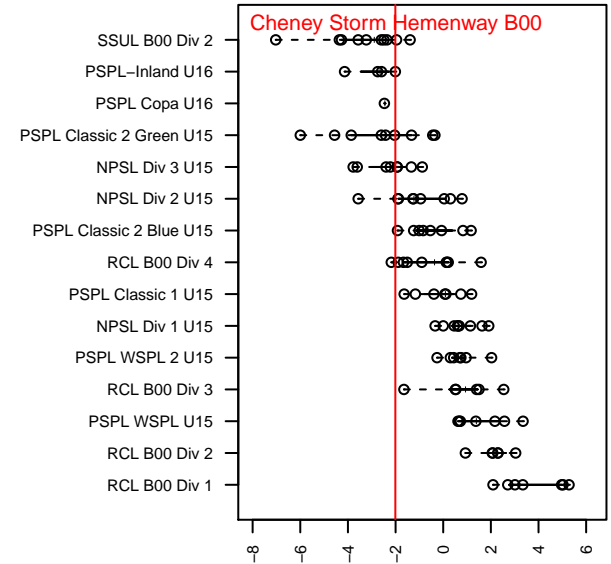

Cheney Storm Hemenway B00

Cheney Storm FC
 Cheney, WA
 B00 total strength=1048
 attack=3.78 defense=1.48
 fall league = PSPL–Inland U16

alt names used:

Venues played:
 2014 Spr PSPL–Inland Div 1 U14
 2015 PSPL–Inland U16

**attack and defense variance (black dot)
relative to other teams
and top 10 in region**

**attack and defense rating
relative to others at age
and all opponents in last 13 months**

Performance relative to 13 month average